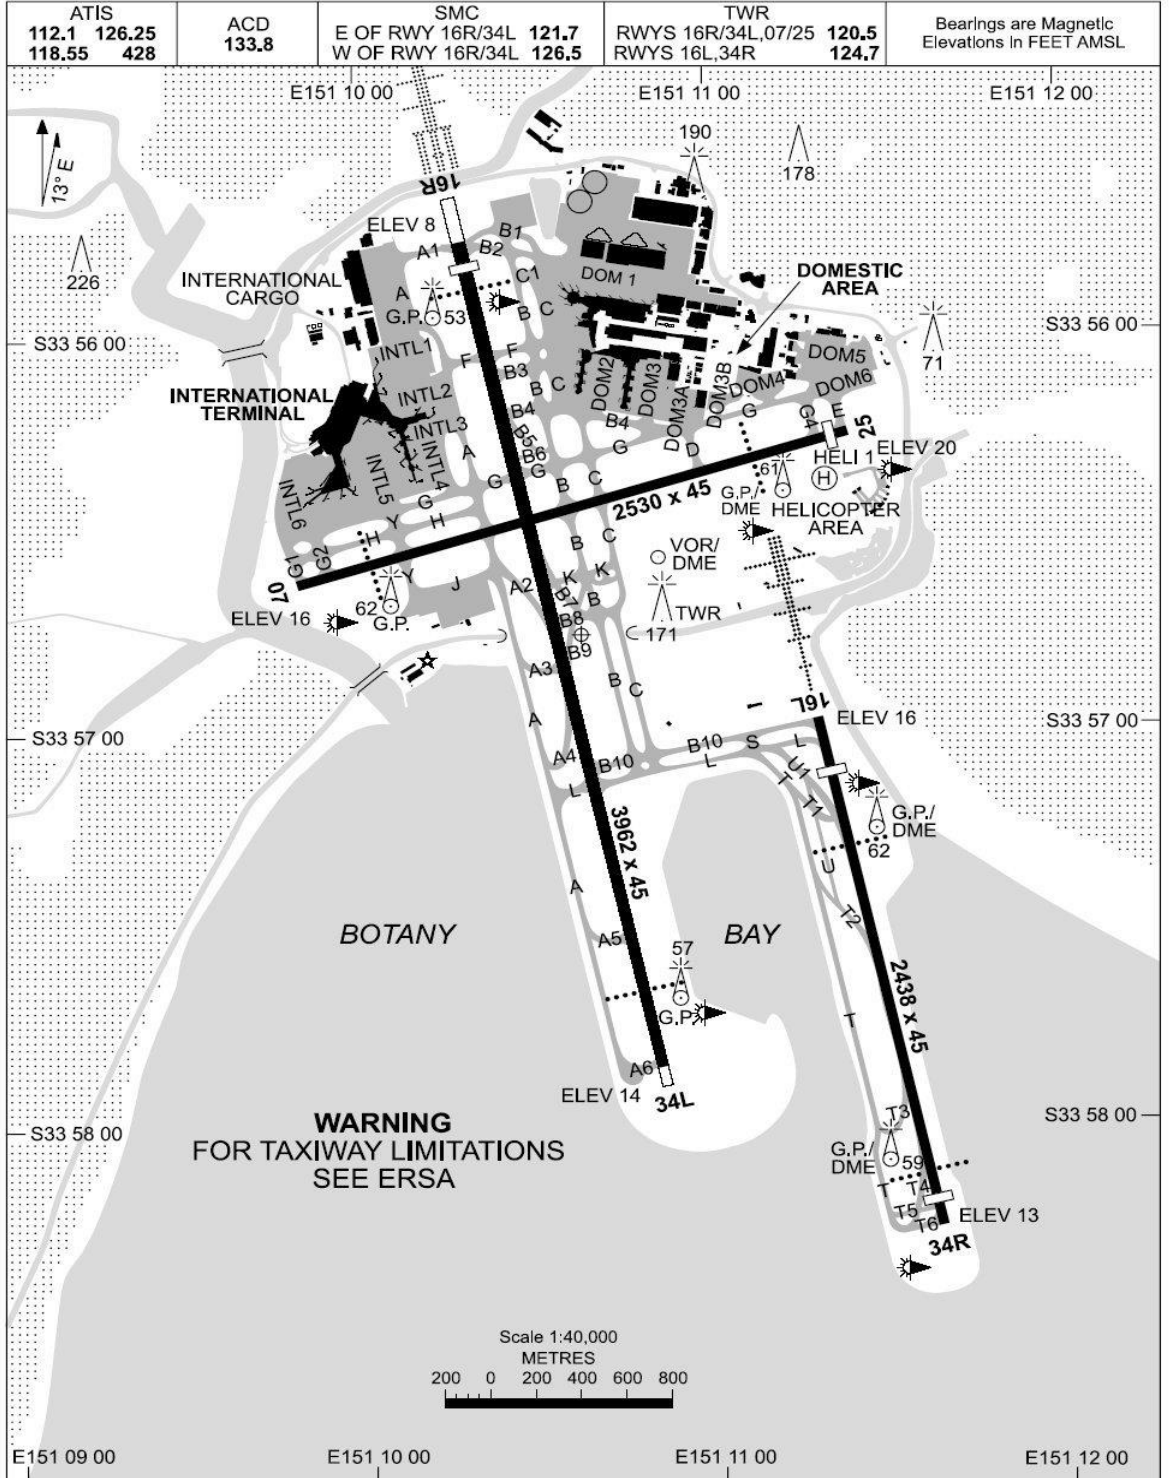

Sydney Airport X Chart:

AD ELEV 21 AERODROME CHART - Page 1.
 10 MAR 2011 S33 56 46 E151 10 38 **SYDNEY (KINGSFORD SMITH), NSW (YSSY)**

Changes: TWY B6 BTW TWY BRAVO AND TWY CHARLIE DCMSD.

SSYAD01-126